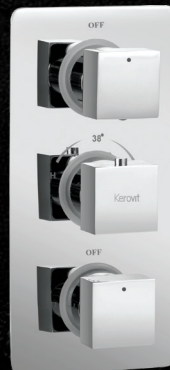

Waterfall

Rain

4 Outputs
1 Thermo Control

Hand Shower + Spout

Jet Shower

KBTHR002
4 Outlet Concealed Hi-Flow
Thermostatic Bath &
Shower Mixer
Per Piece ₹ 23,000

KBTHS003
4 Outlet Concealed Hi-Flow
Thermostatic Bath &
Shower Mixer
Per Piece ₹ 23,000