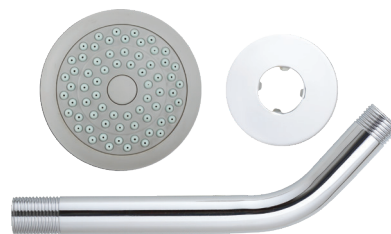

KA550018
3" Single Flow Wall Mounted
Over Head Shower with Shower Arm
Per Piece ₹ 1,200