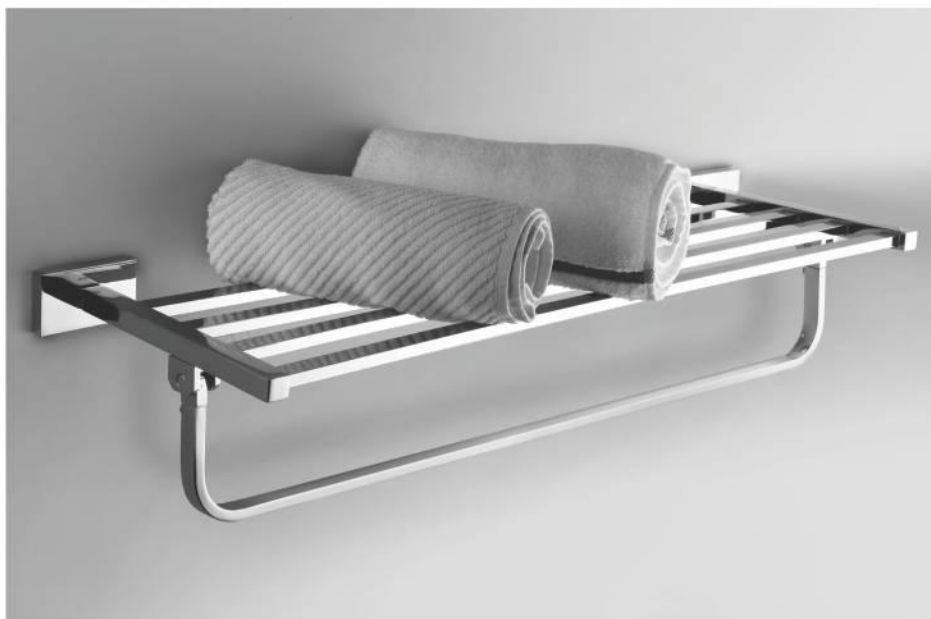

WONDER

BATH ACCESSORIES

onidaibibo

Bath Accessories Bath Faucets

CP Rob Hook	Art No.	Rate
	7107	640.00

CP Tumbler	Art No.	Rate
	7106	1100.00

CP Towel Rack	Art No.	Size	Rate
	6511	24"	5720.00

CP Toilet Brush Holder	Art No.	Rate
	7112	2800.00