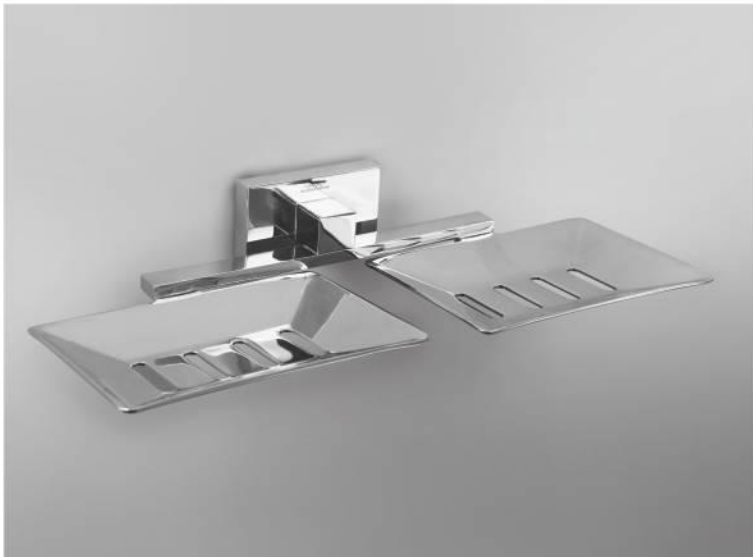

CP Glass Shelf Corner (Toughened)

Art No.	Size	Rate
6415	8mm	1890.00

ROCK

BATH ACCESSORIES

CP Towel Rack	Art No.	Size	Rate
	6511	24"	5720.00

CP Double Soap Dish	Art No.	Rate
	6515	1730.00

CP Soap Dish with Tumbler	Art No.	Rate
	6516	1770.00