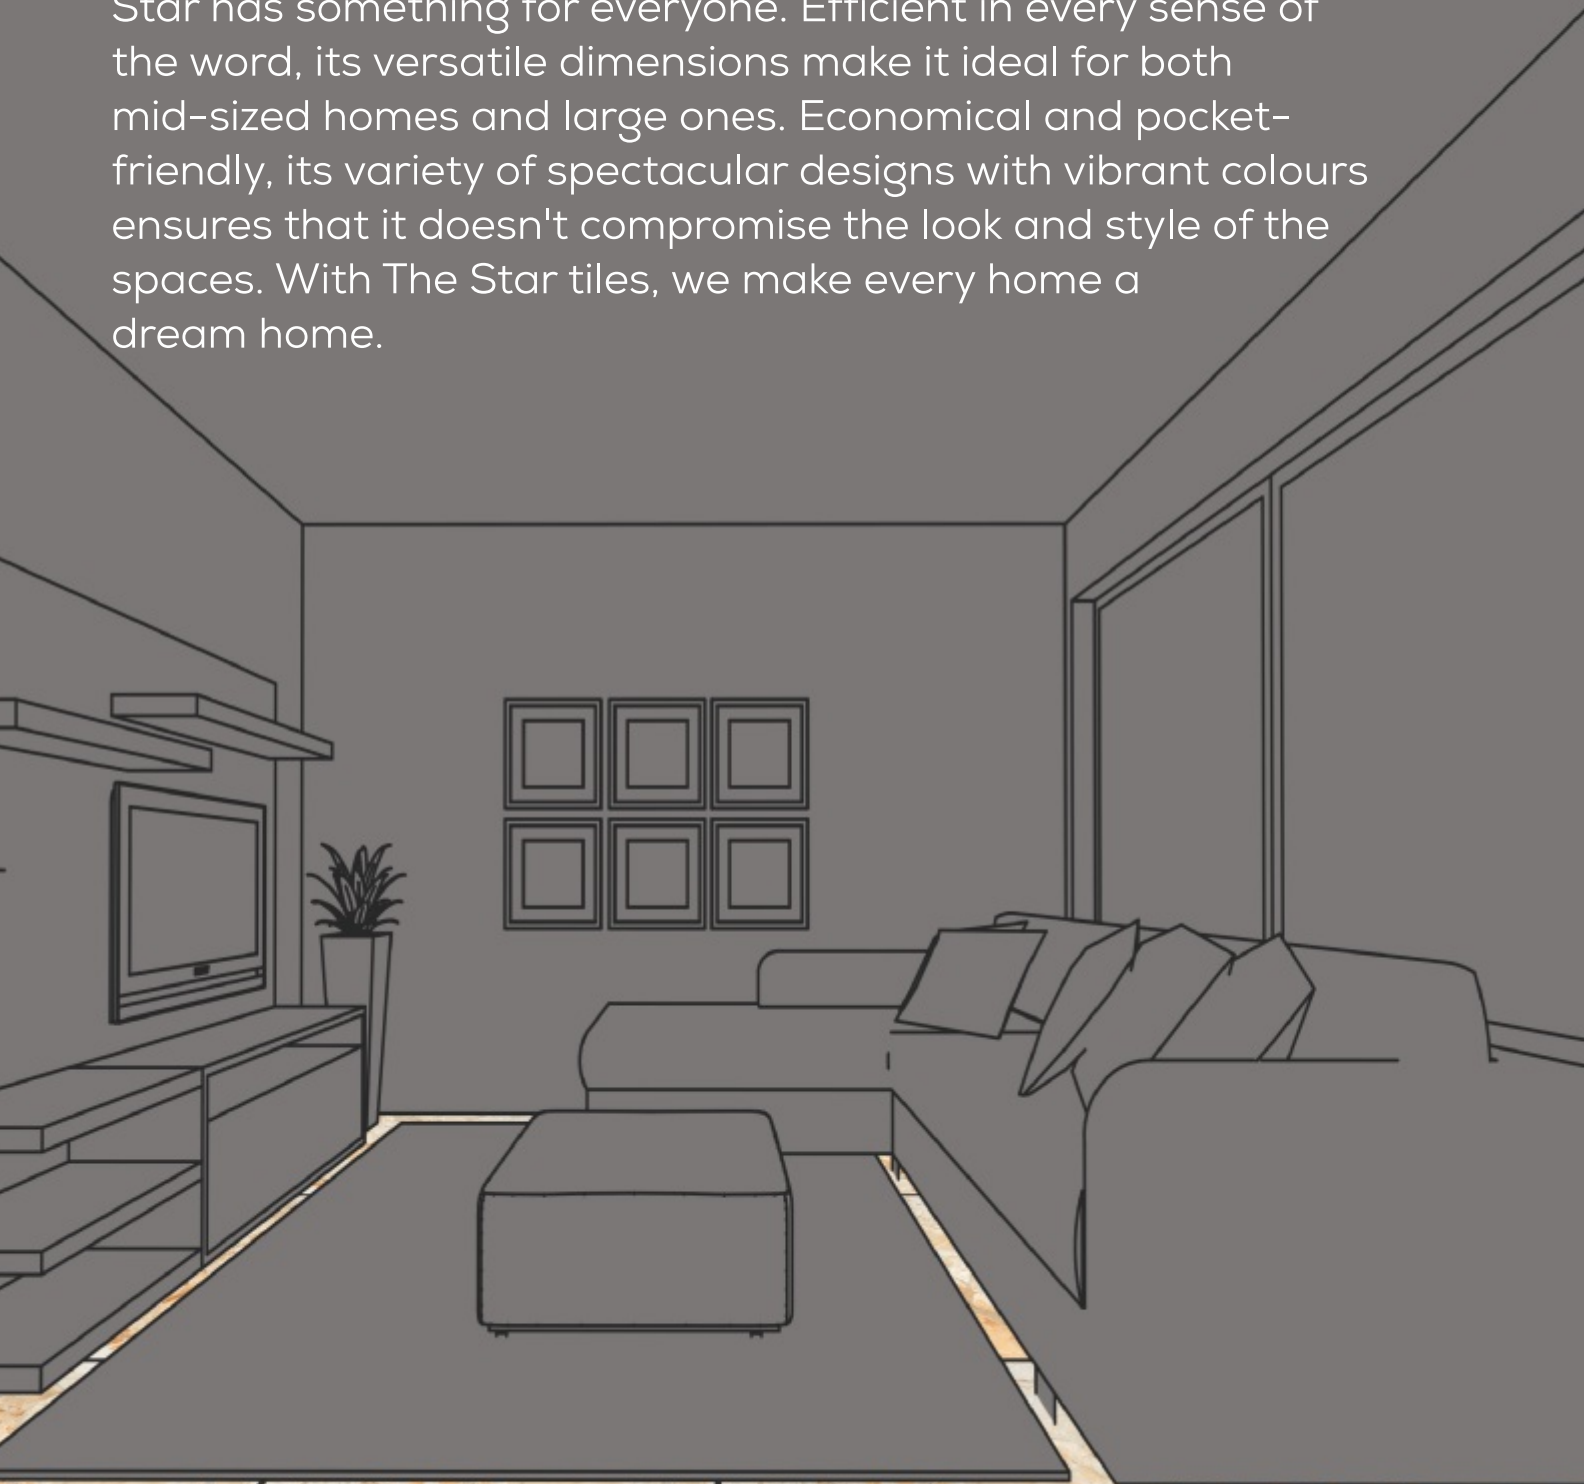

60X60 cm

Quite literally the star collection of Eternity, The Star is the most popular collection due to its perfect size. Be it homes that demand subtlety or the ones that aspire to dazzle, The Star has something for everyone. Efficient in every sense of the word, its versatile dimensions make it ideal for both mid-sized homes and large ones. Economical and pocket-friendly, its variety of spectacular designs with vibrant colours ensures that it doesn't compromise the look and style of the spaces. With The Star tiles, we make every home a dream home.