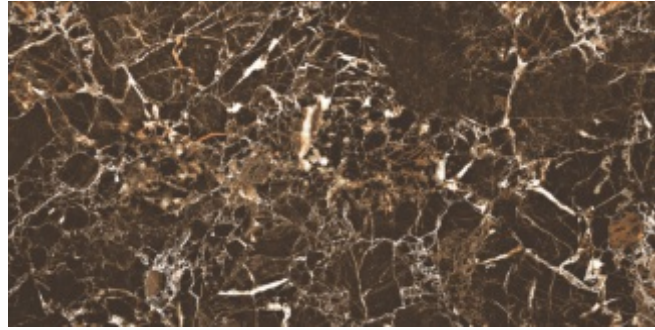

SCOTLAND TAUPE

PREMIUM POLISH

DYNA NERO

PREMIUM POLISH

PORTORO FLAME

PREMIUM POLISH

THE SIZE
60x120 cm

EMPREDOR BRONZE