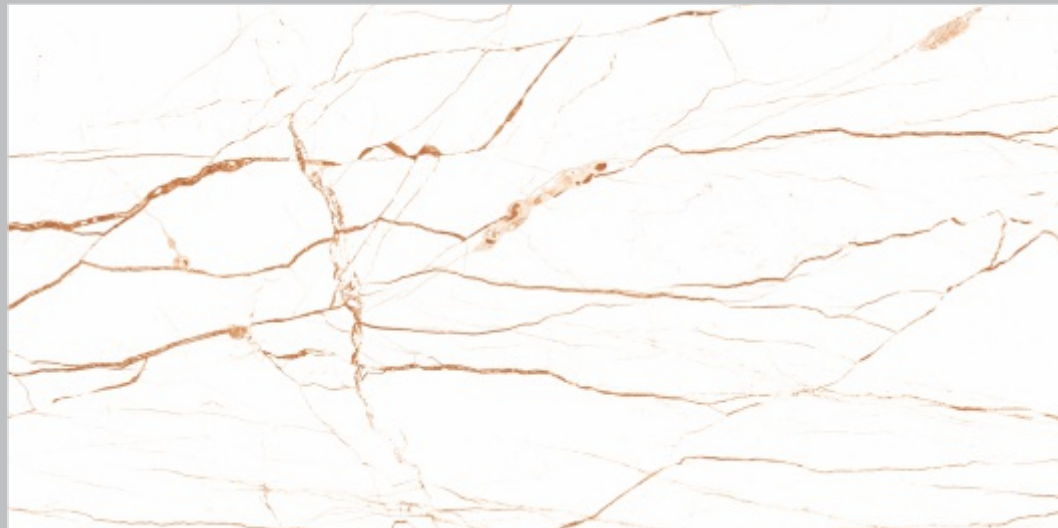

AURIC BLANCO

SUPER WHITE