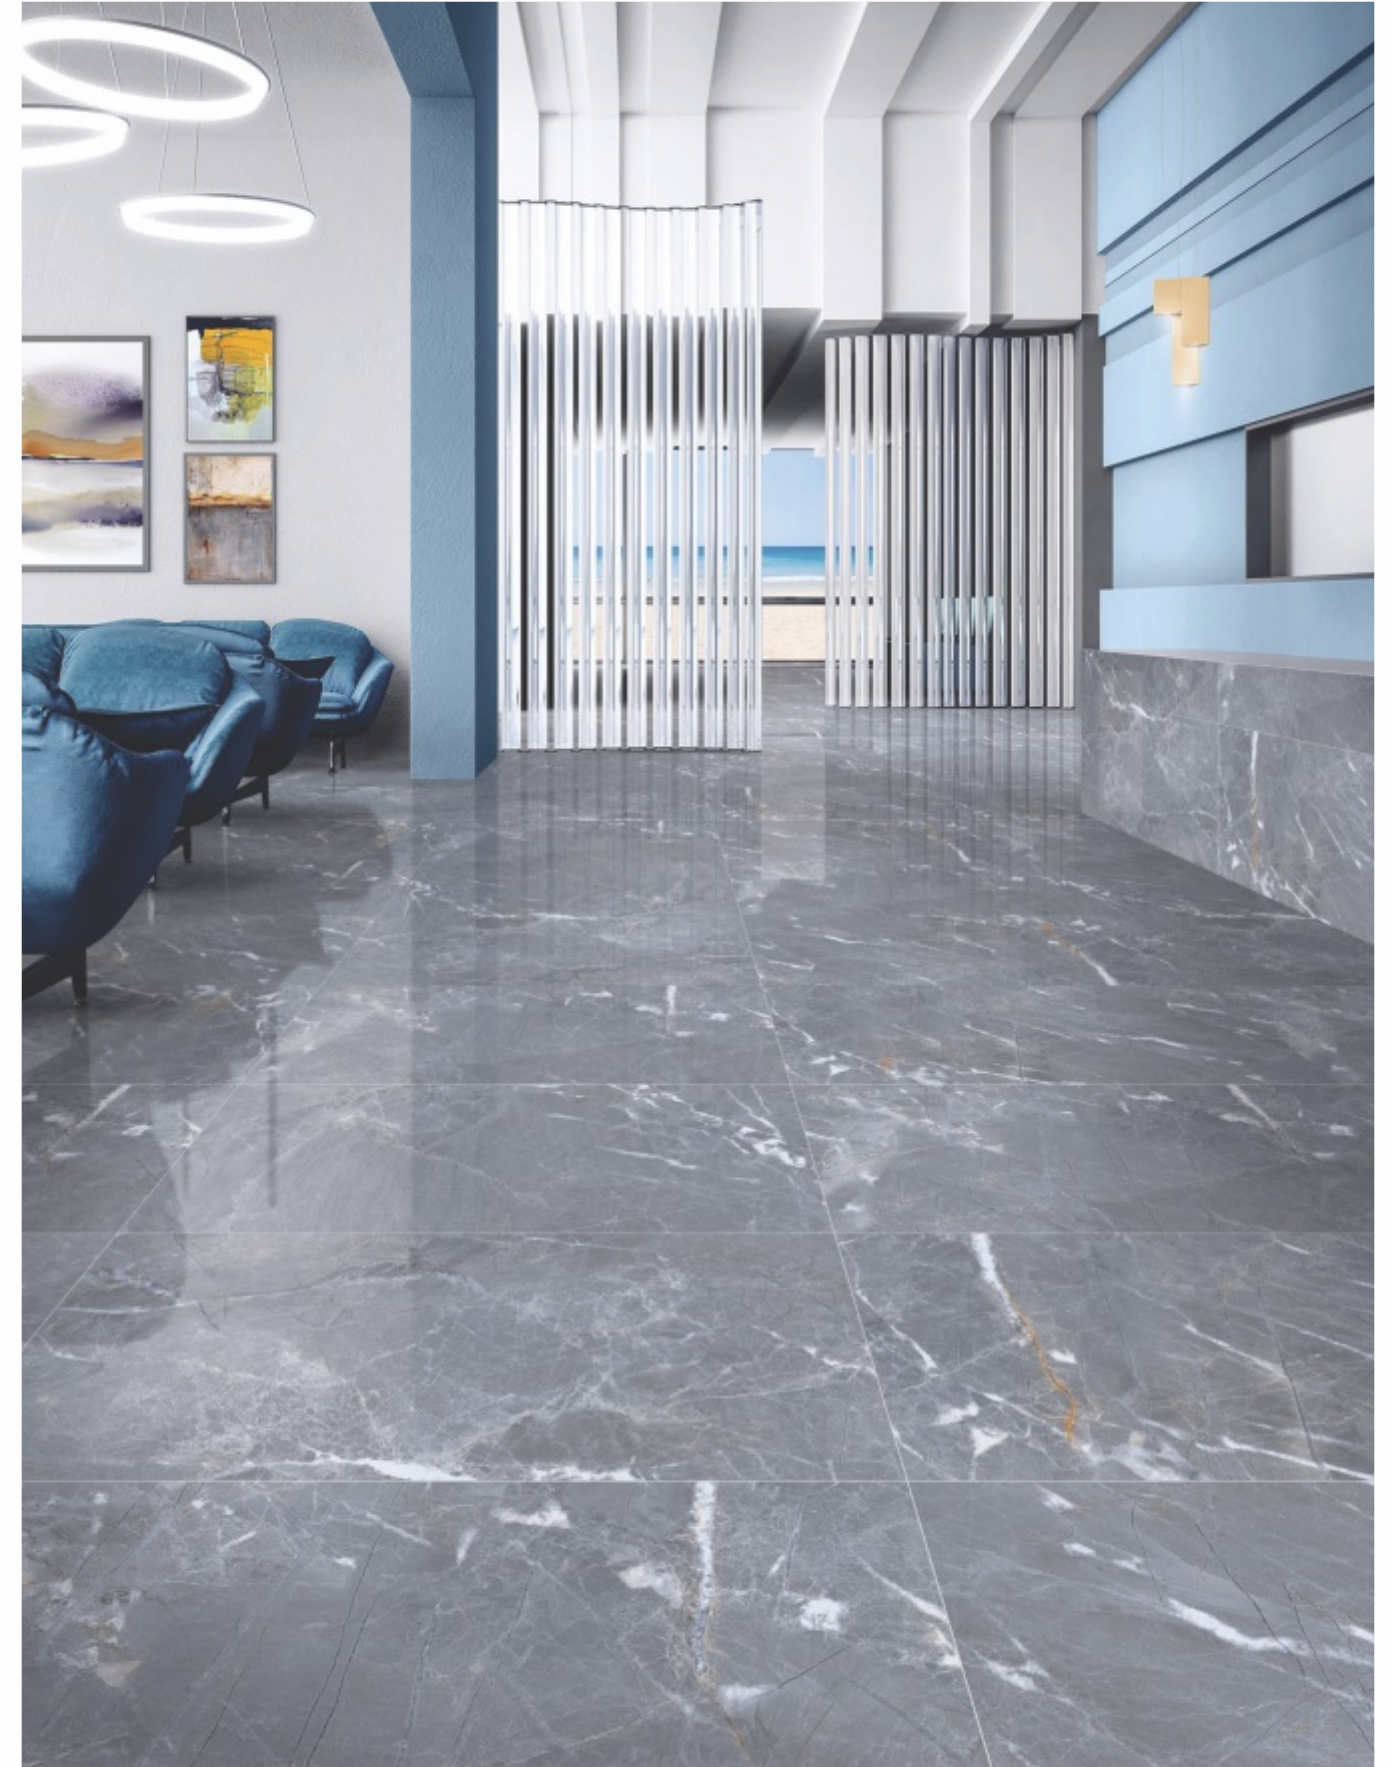

THE SIZE
60x120 cm

BELLAGIO BEIGE

POLISH

BOTTICINO

POLISH

BRECCIA AURORA

POLISH

SILVIA