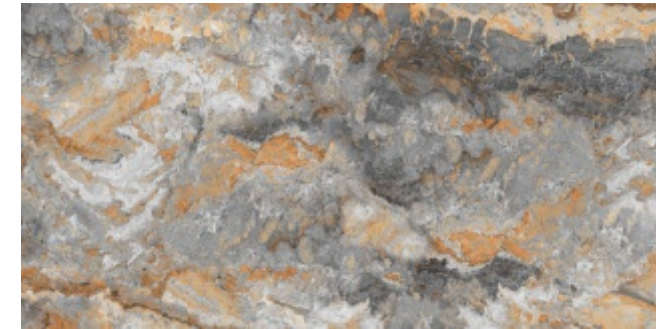

CORTEN

GRIT MATT