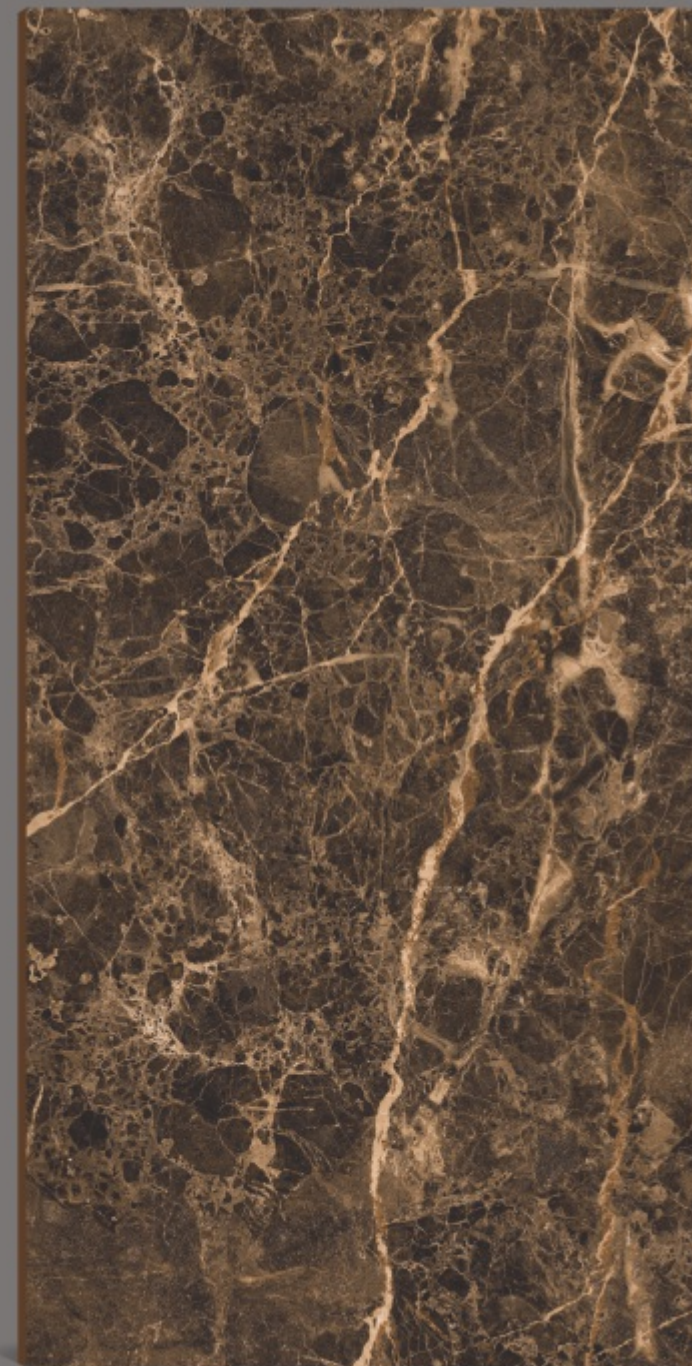

EMPERADOR
BROWN

80x
160
CM

THE ULTIMA
80x160 cm

 For wall application

 For floor application

 Fine detailing

 Stain resistant

 Water resistant