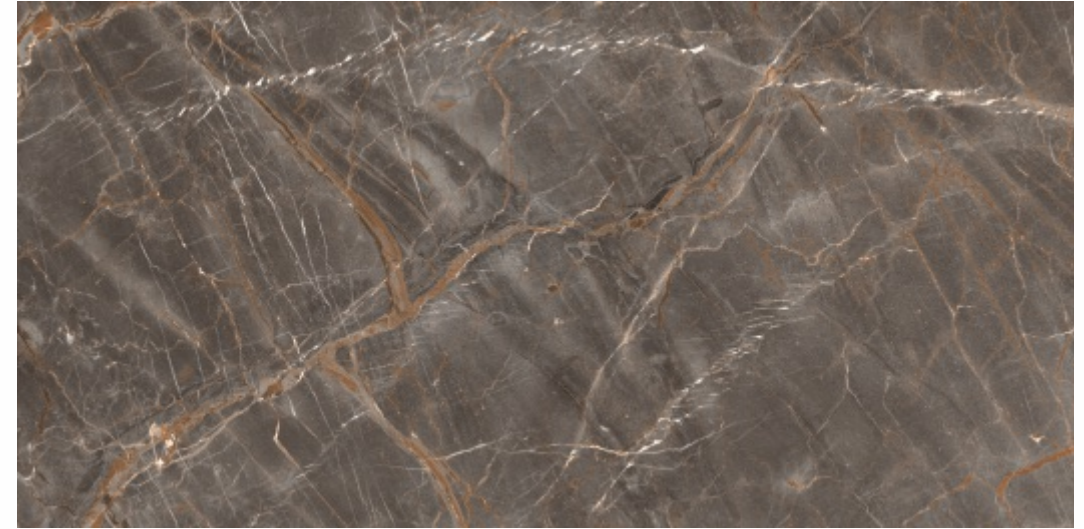

ELDEN COCO

PREMIUM POLISH