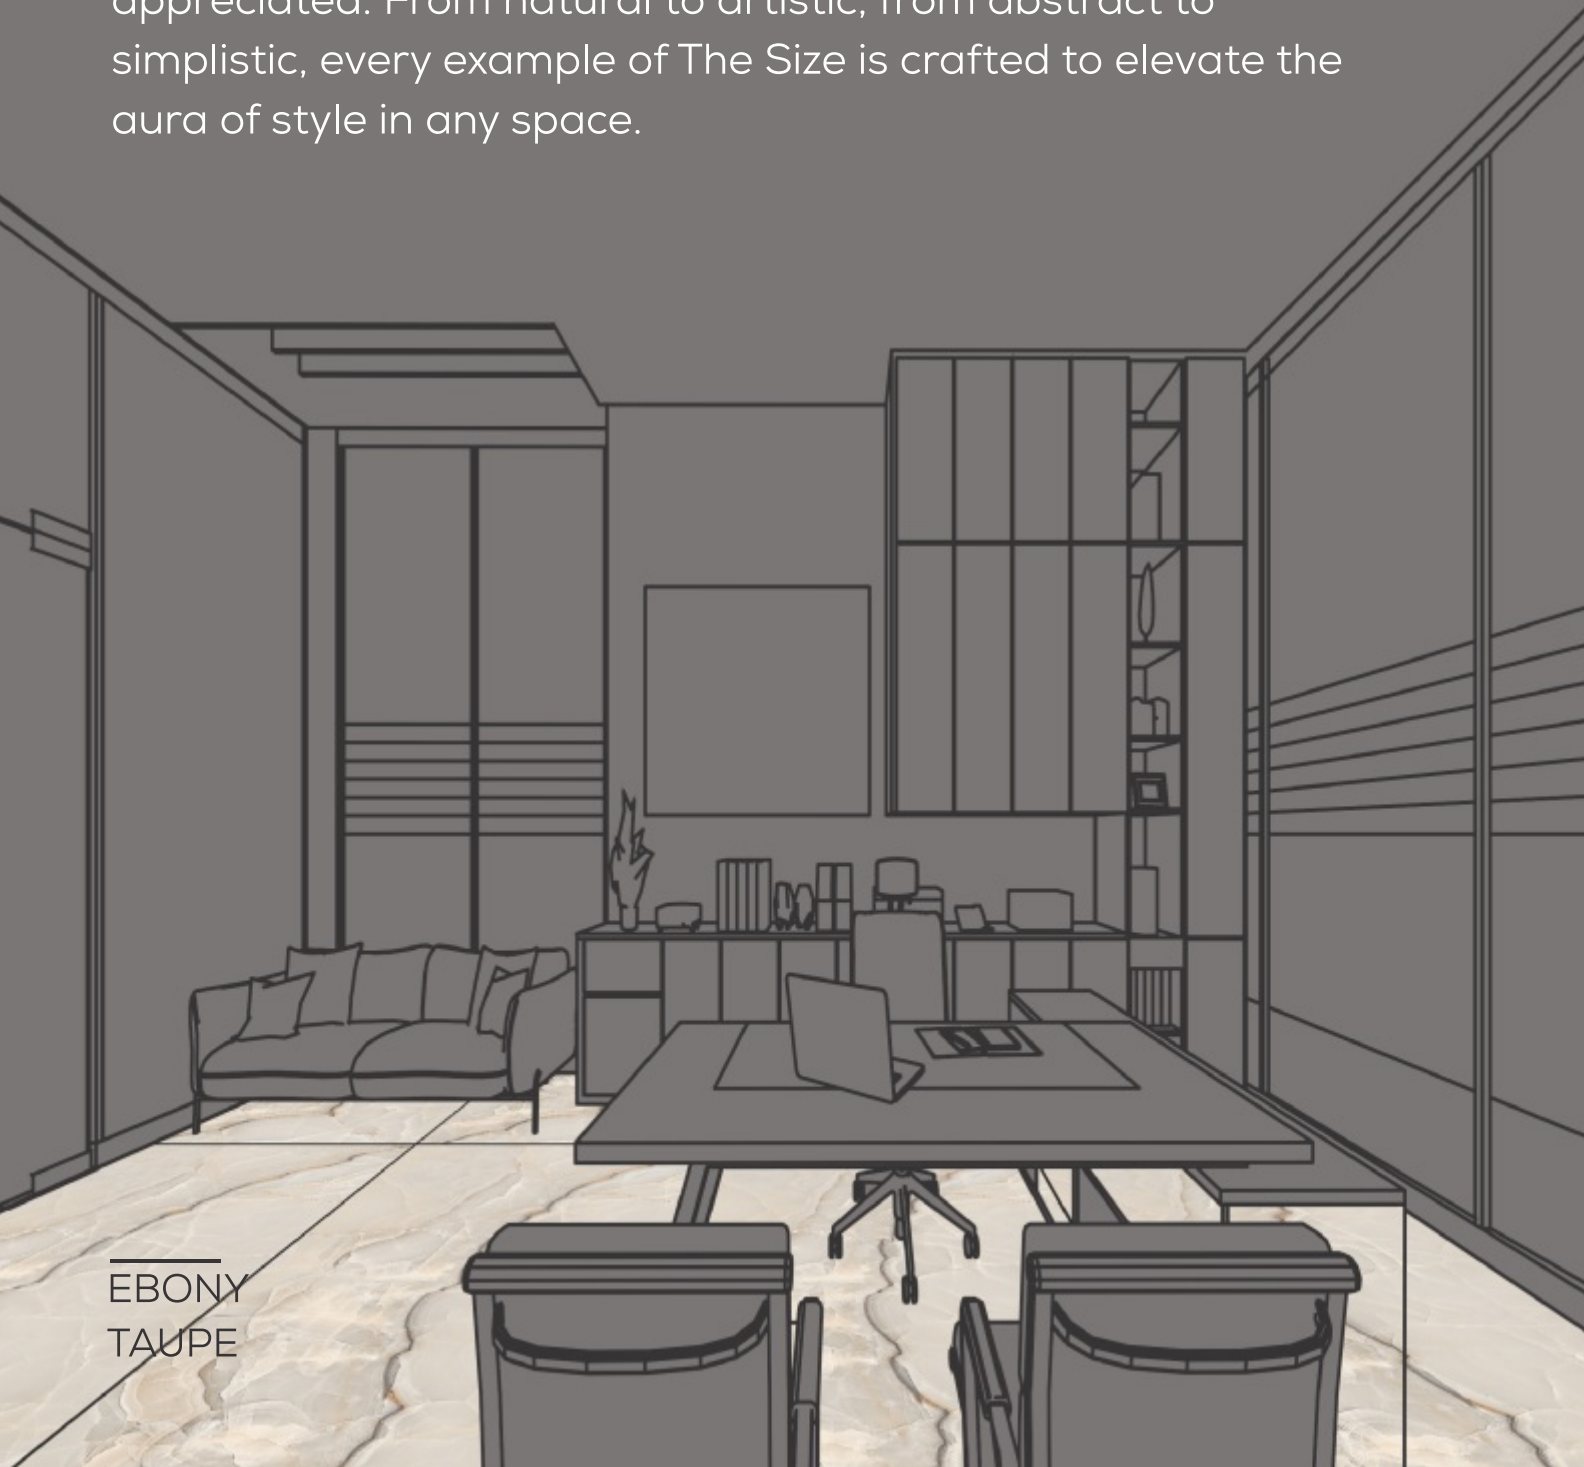

The perfect confluence of elegance and engineering, The Size gives every space an infusion of class. Its large size creates a smooth and expansive feel for every surface, turning every home into a luxury affair in both sight and sensation. Every pattern, from the subtle to the unmissable, creates a lofty impression that must be experienced first-hand to be truly appreciated. From natural to artistic, from abstract to simplistic, every example of The Size is crafted to elevate the aura of style in any space.