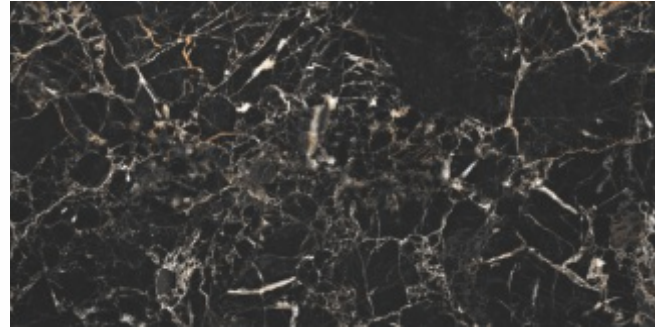

EMPREDOR NERO

PREMIUM POLISH