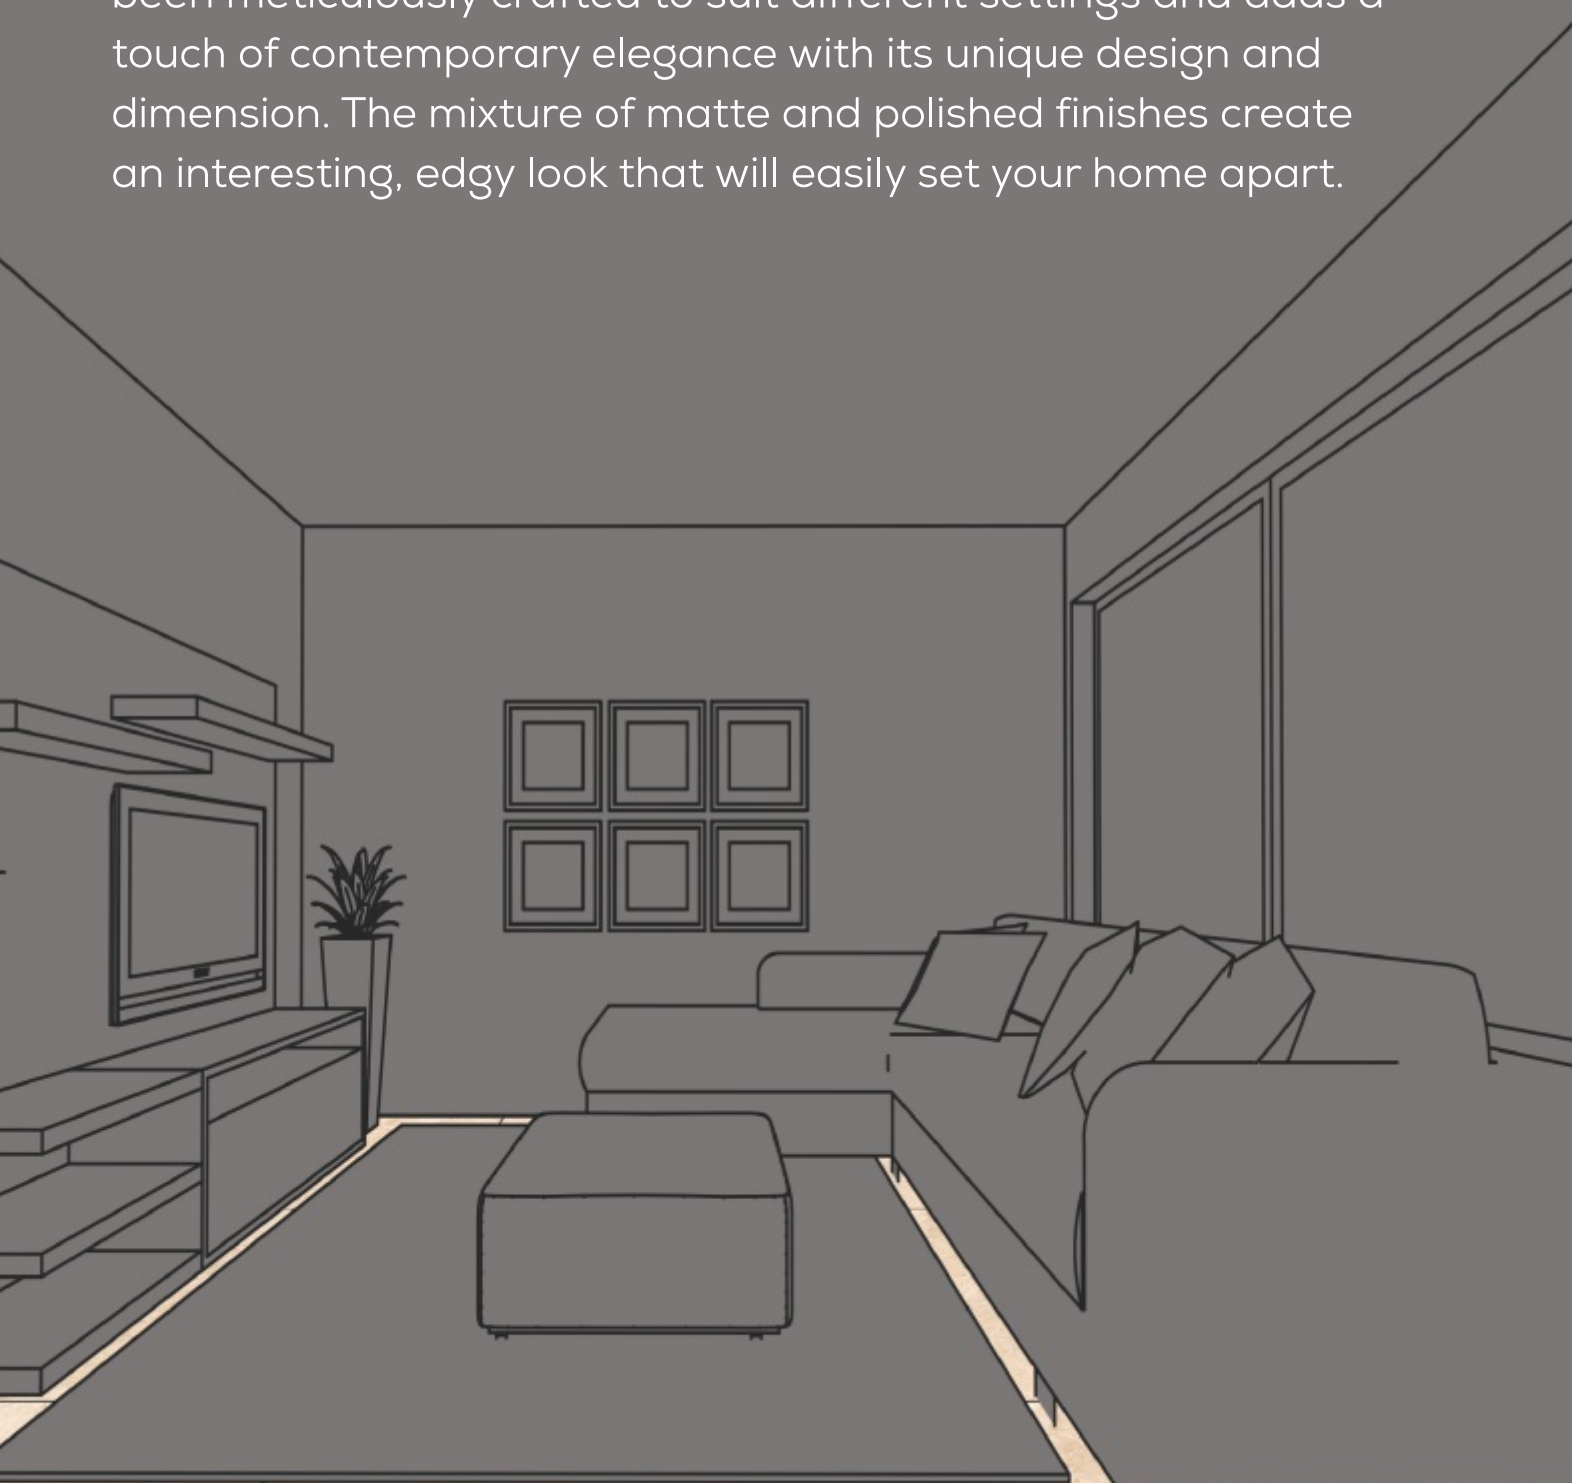

HERRINGTON WENGE | WOOD/PUNCH

MANHATTAN TEAK | WOOD

MANHATTAN TEAK WOOD

TREVISO TEAK WOOD/PUNCH

SAVONA ROSEWOOD WOOD

SAVONA WENGE WOOD

80X80 cm

A great choice for both traditional and contemporary settings, The Square provides a stunning focal point in any space. It has been meticulously crafted to suit different settings and adds a touch of contemporary elegance with its unique design and dimension. The mixture of matte and polished finishes create an interesting, edgy look that will easily set your home apart.