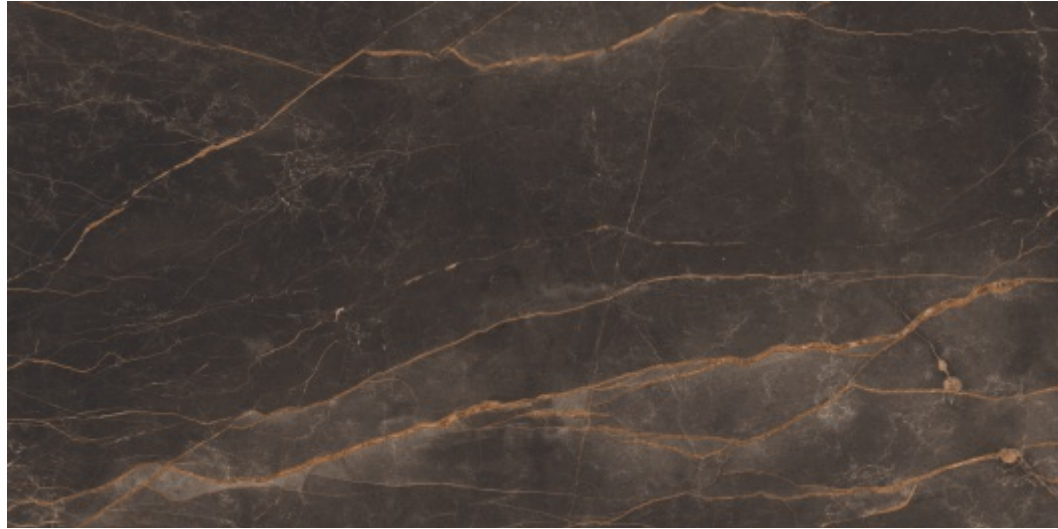

PREMIUM POLISH

GEMSTONE ASH | PREMIUM POLISH 16

THE ULTIMA
80x160 cm

 For wall application

 For floor application

 Fine detailing

 Stain resistant

 Water resistant