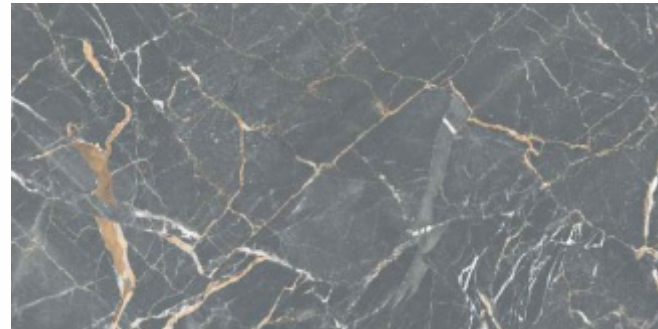

THE SIZE
60x120 cm

For wall application

For floor application

Fine detailing

Stain resistant

Water resistant

ESPRADO GRIS MATT

GRIT MATT