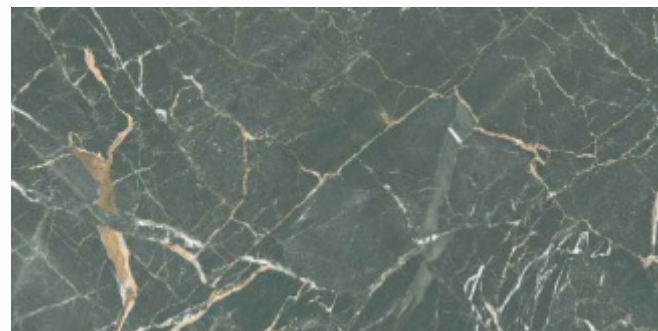

ESPRADO VERDE