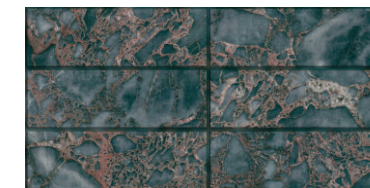

*A careful blend
of past and modernity.*

Klebsn

**300x600mm
Matt Surface**

www.itaca.in

*Perfect balance between
the orient and modern design.*

Klebsn

**300x600mm
Matt Surface**

www.itaca.in