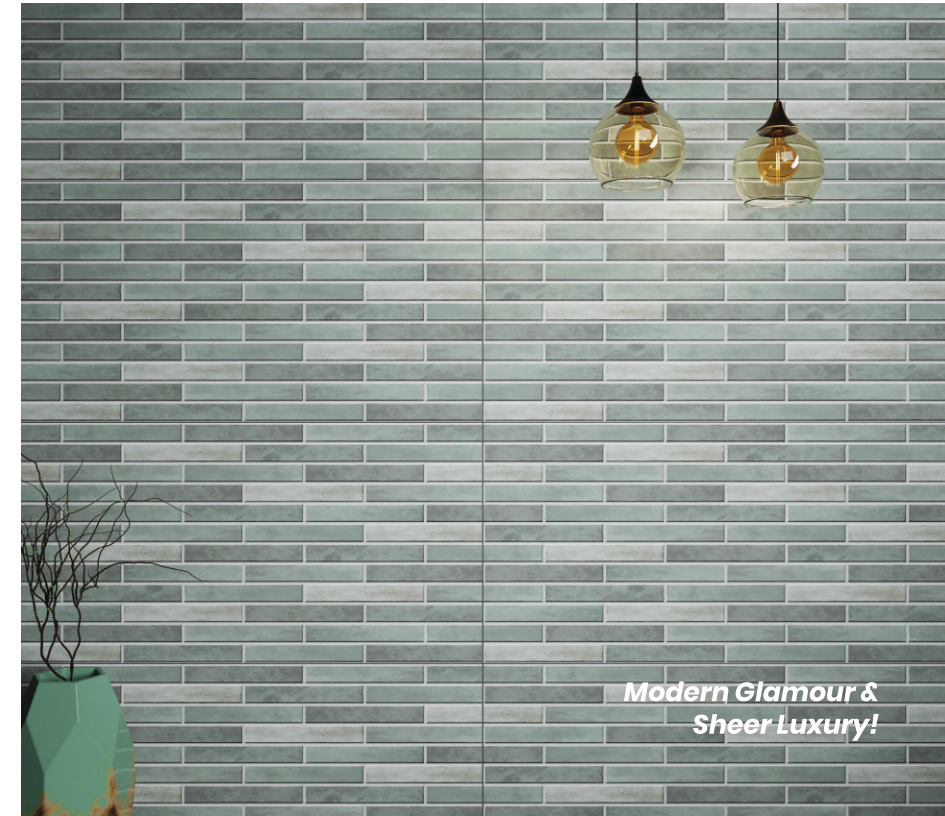

www.itaca.in

GLORIOUS

300x600mm
Glossy Surface