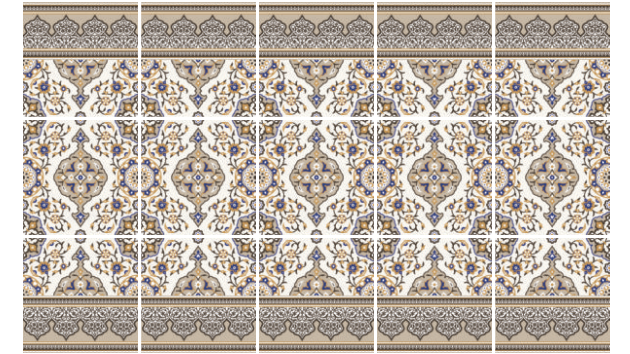

L Irmap – A, B

L Irmap – A, B

Base, Border

MESMERIZE

300x300mm
Luster Surface

L Felix Aqua – A, B

Base, Border

L Felix Beige – A, B