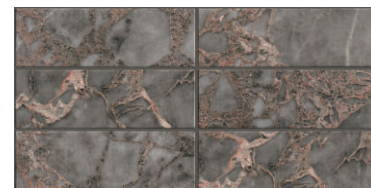

*A careful blend
of past and modernity.*

Klebsn

**300x600mm
Matt Surface**

www.itaca.in

*Perfect balance between
the orient and modern design.*

Klebsn

**300x600mm
Matt Surface**

www.itaca.in