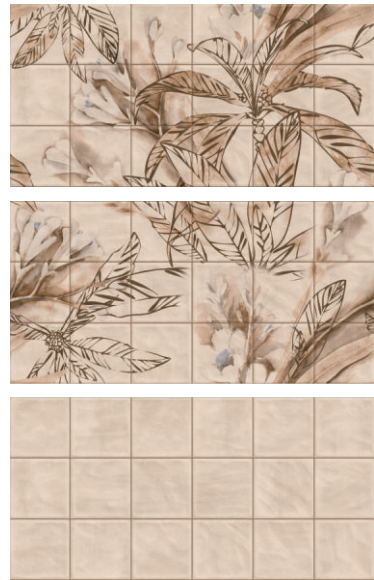

GLORIOUS

300x600mm
Glossy Surface

Sarkel Blue
Sarkel Pearl
Sarkel Grey

Dove Aqua - HL 1 / 2

Dove Aqua - HL 2 - R1 / R2
Dove Aqua

Dove Brown - HL 2 - A / B
Dove Brown

Dove Brown Decor

Dove Green Decor
Dove Aqua Decor