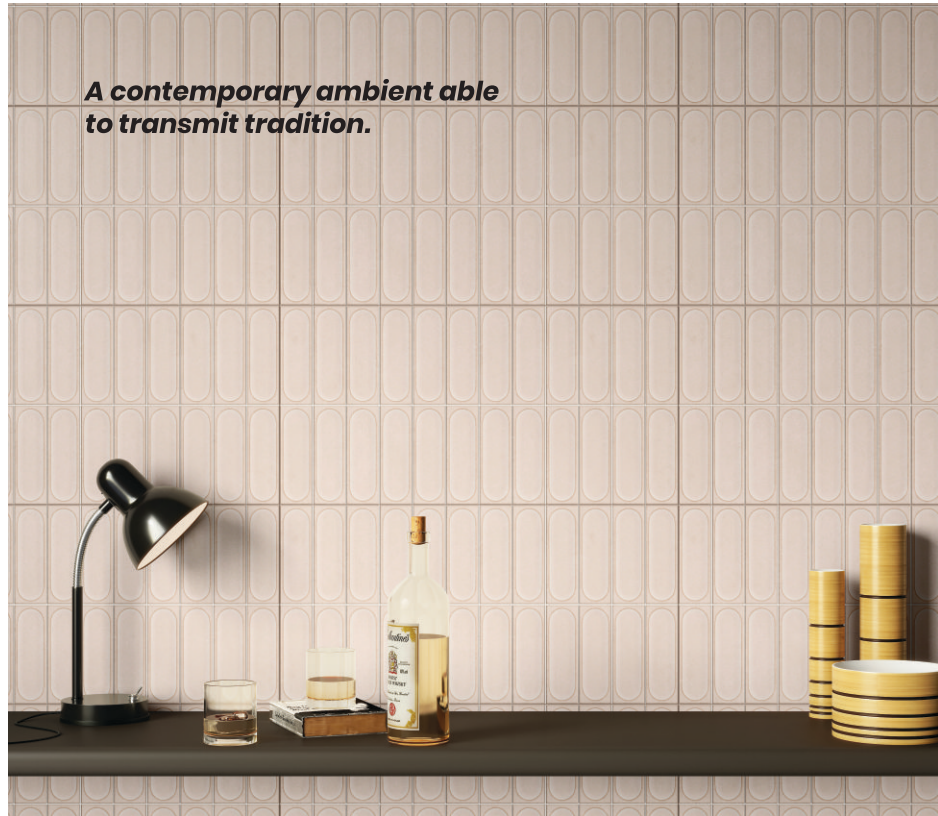

A contemporary ambient able to transmit tradition.

Sattin

**300x600mm
Matt Surface**

www.itaca.in