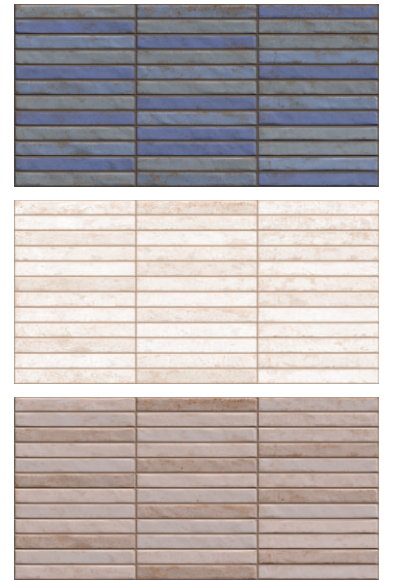

Sarkel Blue
Sarkel Pearl
Sarkel Grey