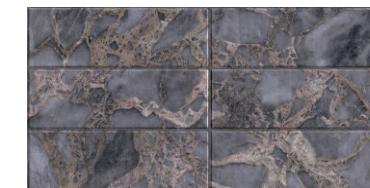

*A careful blend
of past and modernity.*

Klebsn

**300x600mm
Matt Surface**

www.itaca.in

*Perfect balance between
the orient and modern design.*

Klebsn

**300x600mm
Matt Surface**

www.itaca.in