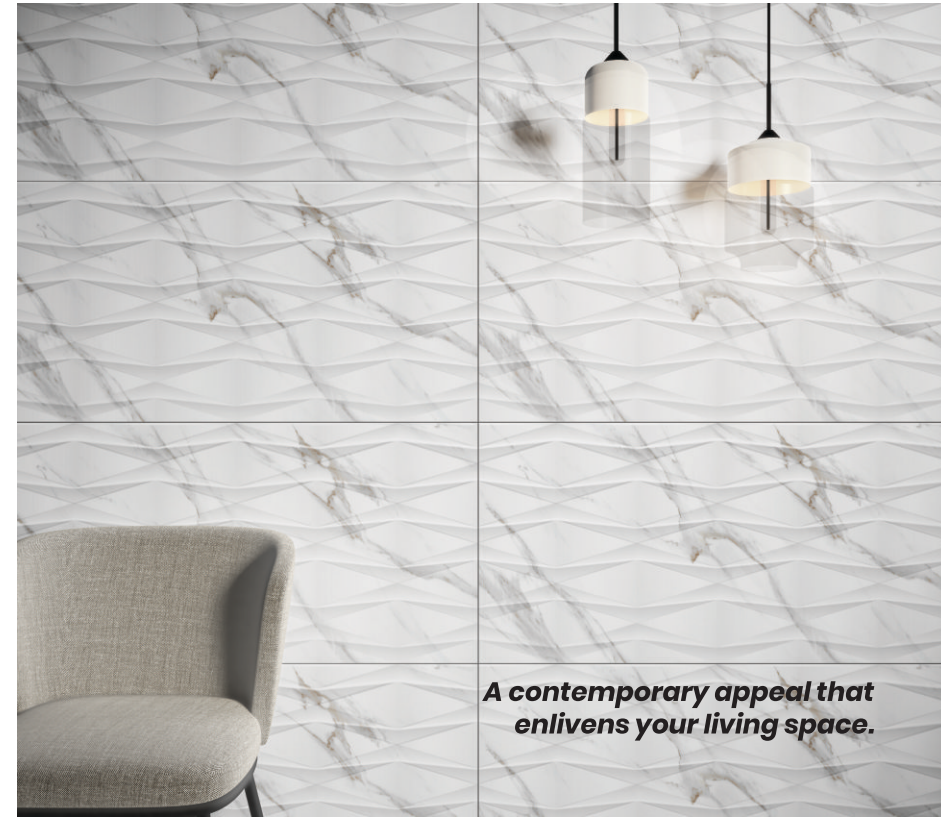

Etania Crema Waves
Etania Crema

Etania Nero Waves
Etania Nero

Etania Silver Waves
Etania Silver

*Stylish appearance
and latest design.*

**300x600mm
Glossy Surface**

Optima White - HL
Optima White

*A contemporary appeal that
enlivens your living space.*