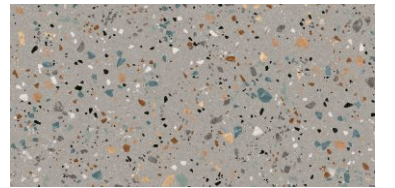

G Gobi Gris - HL
G Gobi Gris