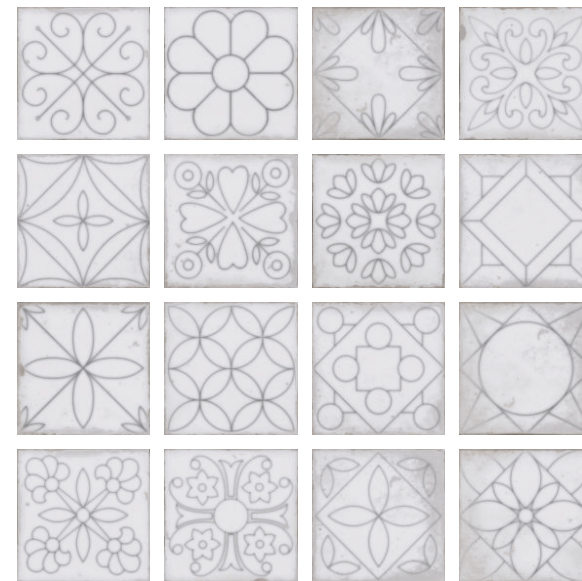

Ariston Lt

NG Manama - HL

R - 6

R - 9

Manama LT

Manama DK

NG Pristina - HL

R - 16