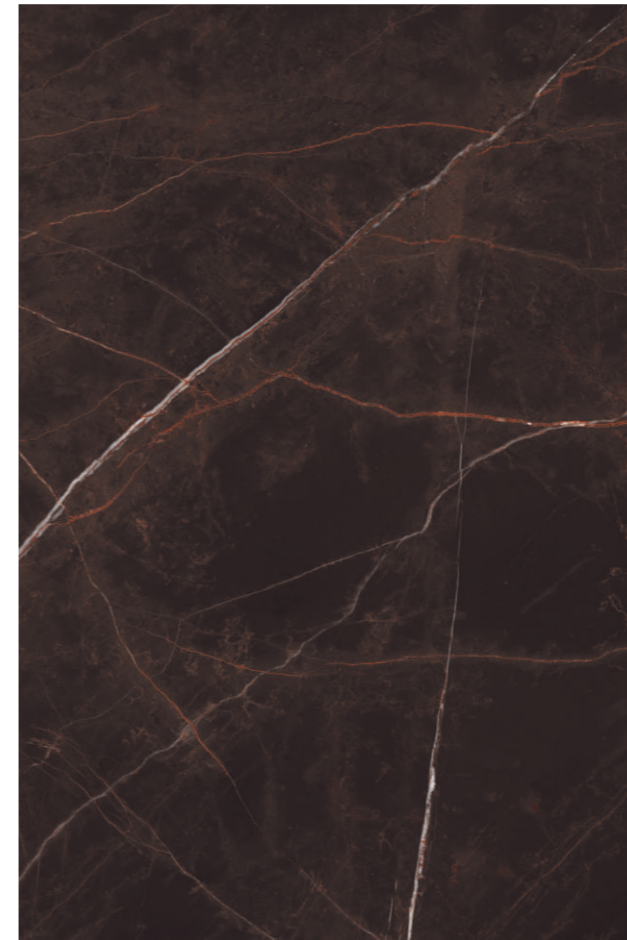

Vendome Royal

1200x1800mm
High Glossy Surface
04 Faces

Scan to View 360

Reflect

www.itaca.in

Extraordinary visual, aesthetic and functional continuity.