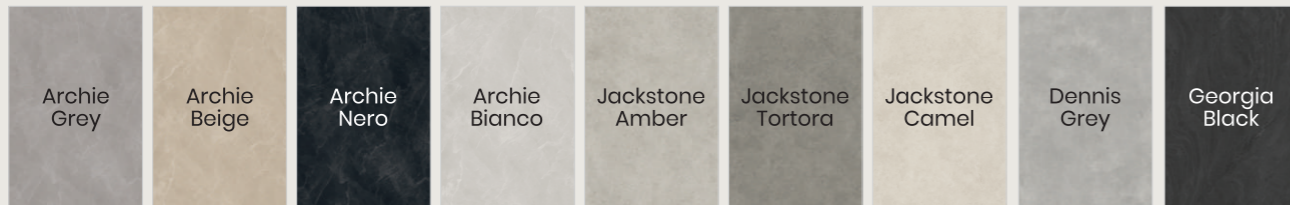

design<sup>and</sup>  
innovation  
will change your

m

d

75+  
design

09  
surface

Made in India isn't just style, design and excellence, it's a way of being. We identify with the values expressed by Itaca's ethical code, which guarantee absolute compliance with labor regulations, and with the marks Made in India and Ceramics of India, which certify the quality of authentic Italian style.

## Earth tech (Color Body) 01