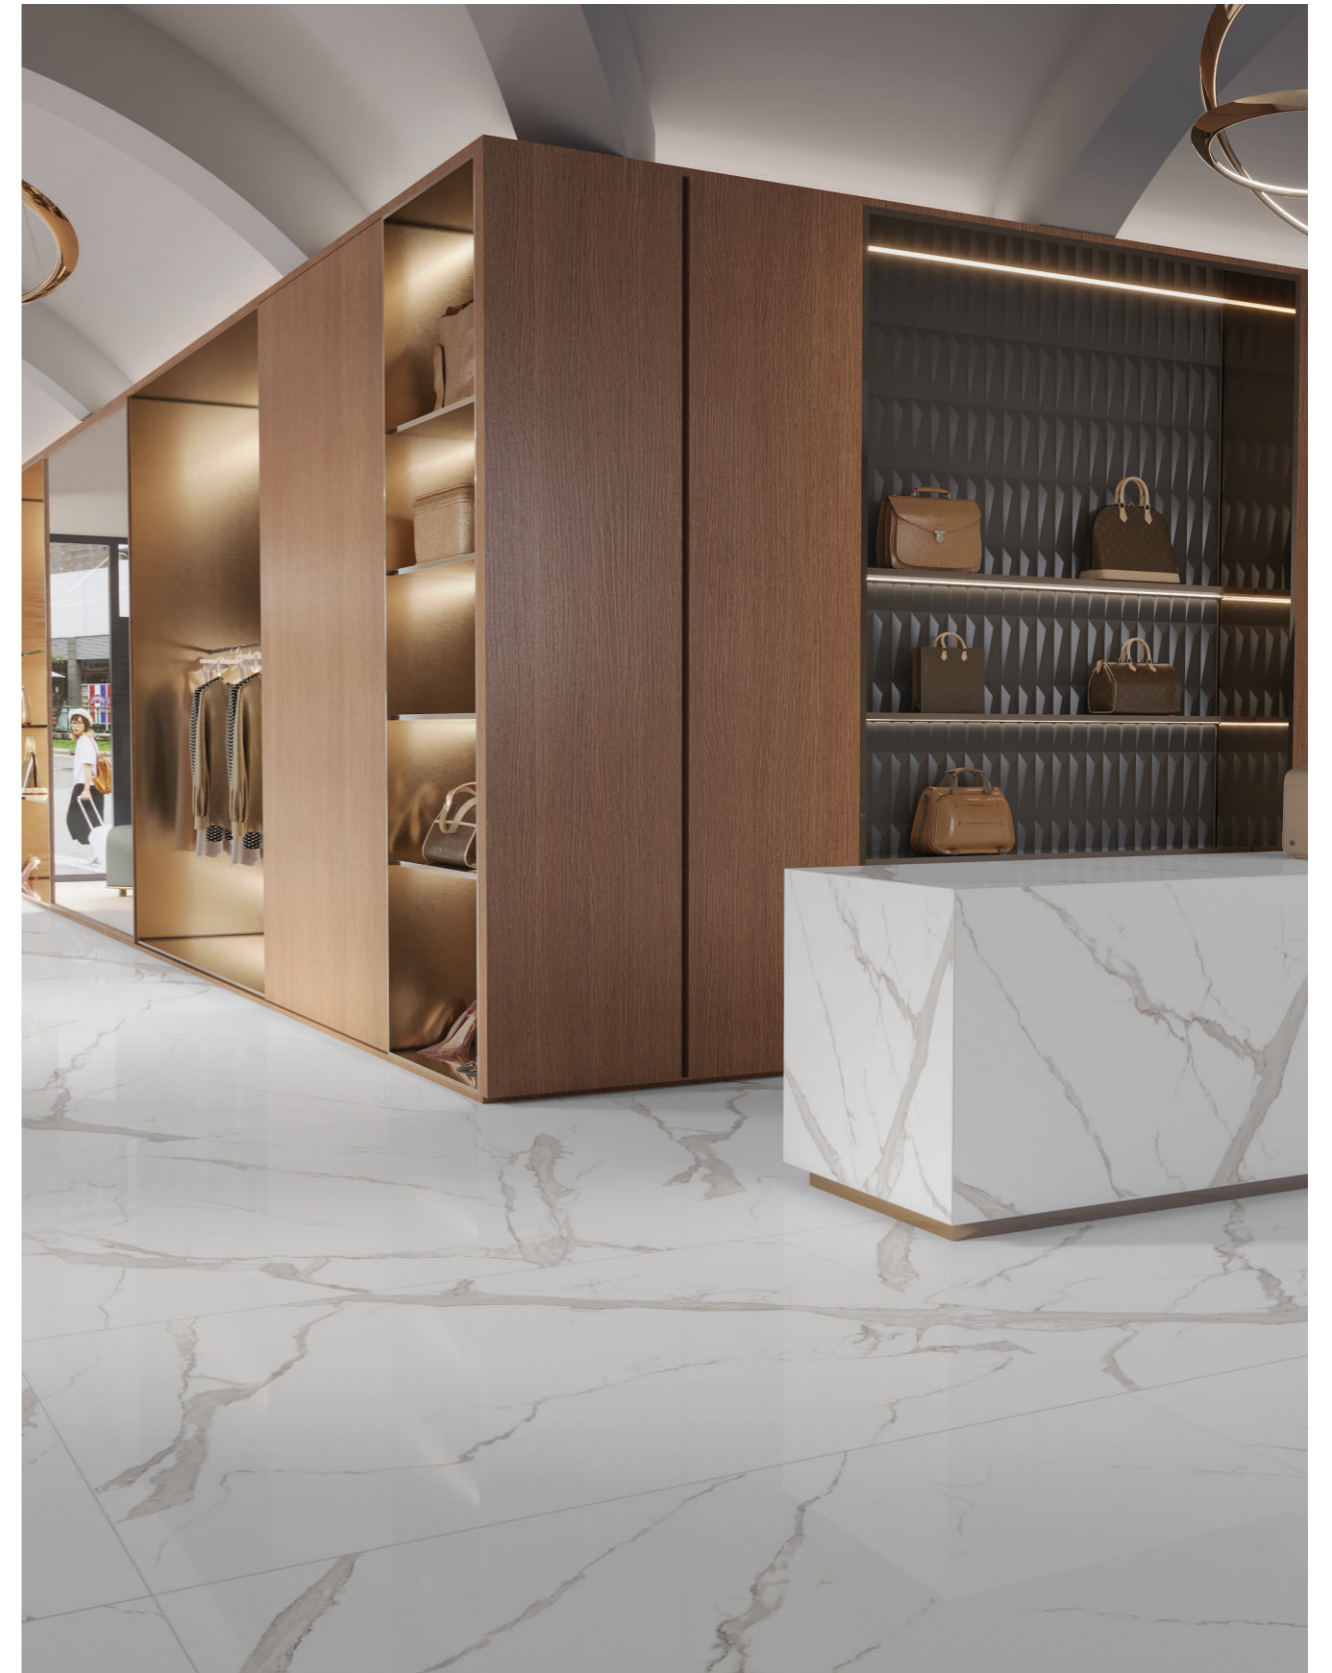

Statuario Sipani

*Designed to give your
space distinction.*

www.itaca.in