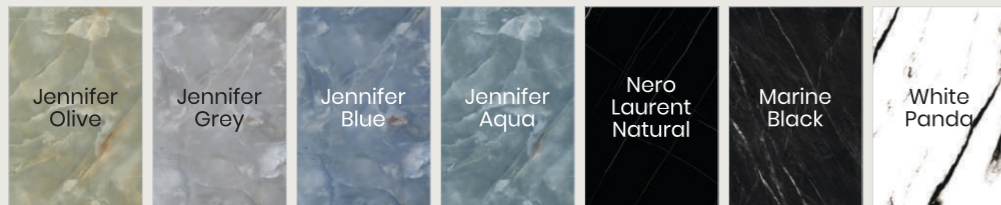

FABULA (Tech Matt) 13