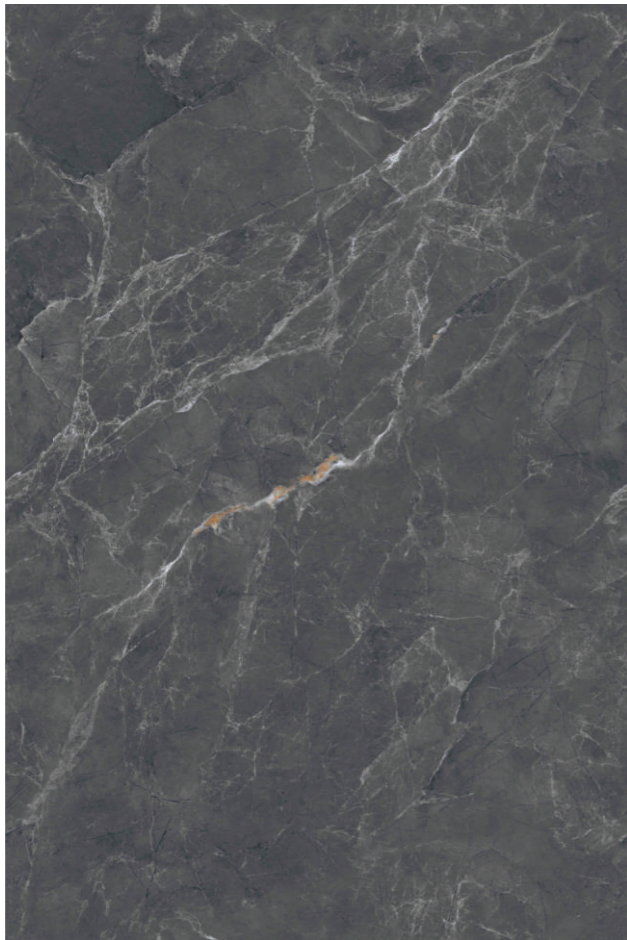

Tokyo Nero Endless

1200x1800mm
Glossy Surface
04 Faces

Scan to View 360

Tokyo Grey Endless

1200x1800mm
Glossy Surface
04 Faces

Scan to View 360

Tokyo Taupe Endless

1200x1800mm
Glossy Surface
04 Faces

Scan to View 360

Tokyo Beige Endless

1200x1800mm
Glossy Surface
04 Faces

Scan to View 360

OPULENCE

Perfectly combines aesthetics and functionality.

www.itaca.in