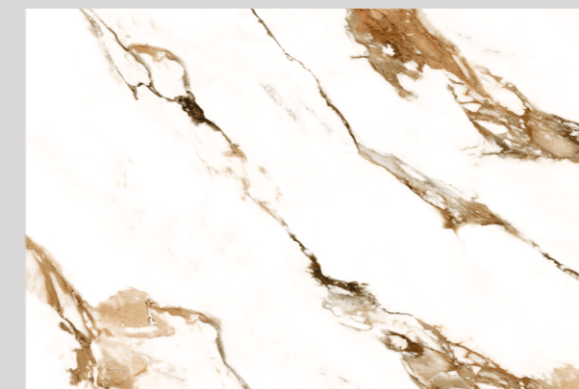

STATUARIO DELTA

XENON

WHITE BODY COLLECTION

* Touch the **QR** to unlock 360° view.

120x
180cm
15mm
THICKNESS

IVORY BODY COLLECTION

Paint your world with subtle hues,
one tile at a time.

BOTTOCHINO BEIGE