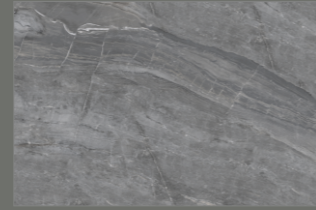

IVORY BODY COLLECTION

120x
180cm
15mm
THICKNESS

GREY BODY COLLECTION

Paint your world with subtle hues,
one tile at a time.

EMPERADOR GREY

INFINITY BRIO GREY

DONATO GREY

ALASK GREY