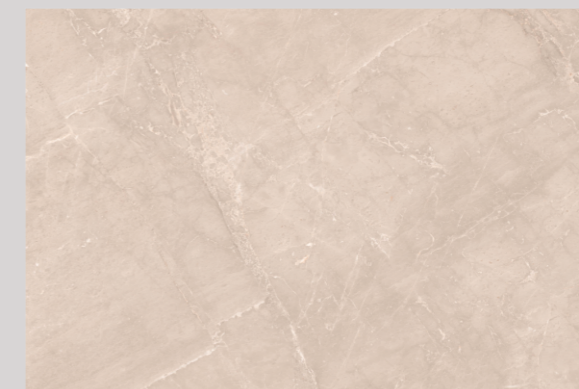

LEXO BEIGE

ALICE IVORY