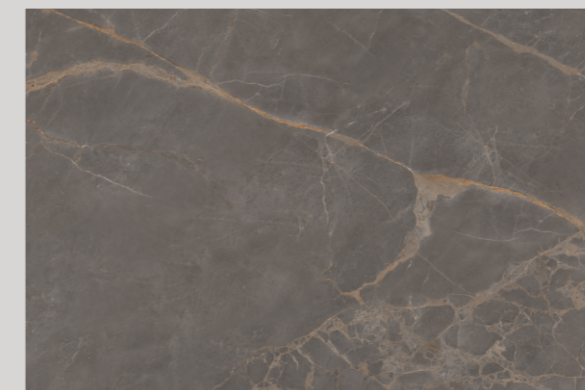

GREY BODY COLLECTION

ORRA PLATINIUM | Finish : Orra

GIRGEO GREY

DONATO GREY

* Touch the **QR** to unlock 360° view.

GREY BODY COLLECTION

ORRA PLATINIUM | Finish : Orra

JESICA GREY