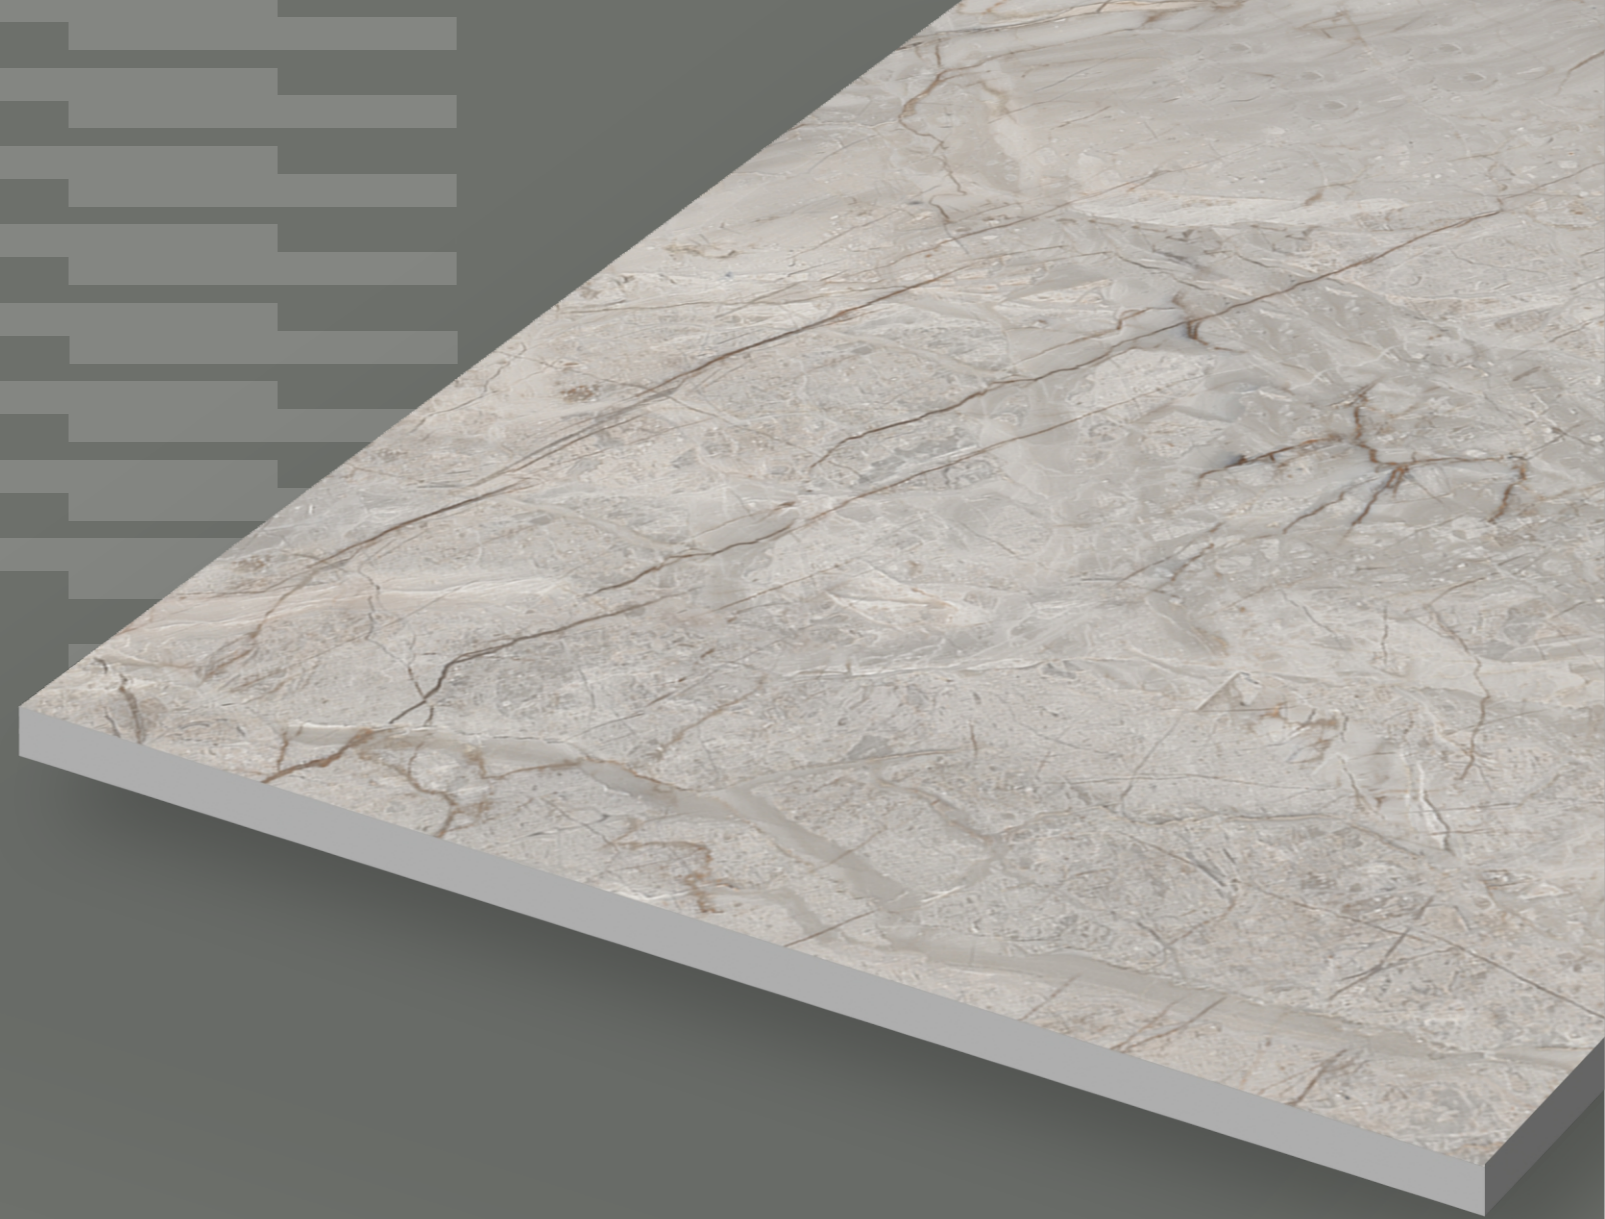

120x
180cm
15mm
THICKNESS

GREY BODY COLLECTION

Paint your world with subtle hues,
one tile at a time.