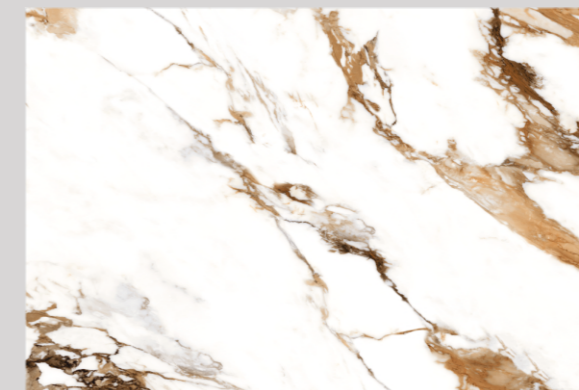

INFINITY CALCUTTA LIME

* Touch the **QR** to unlock 360° view.

WHITE BODY COLLECTION

PORSO SILVER | Finish : Glossy

INFINITY STATUARIO
LORENZO

* Touch the **QR** to unlock 360° view.

WHITE BODY COLLECTION

PORSO SILVER | Finish : Glossy