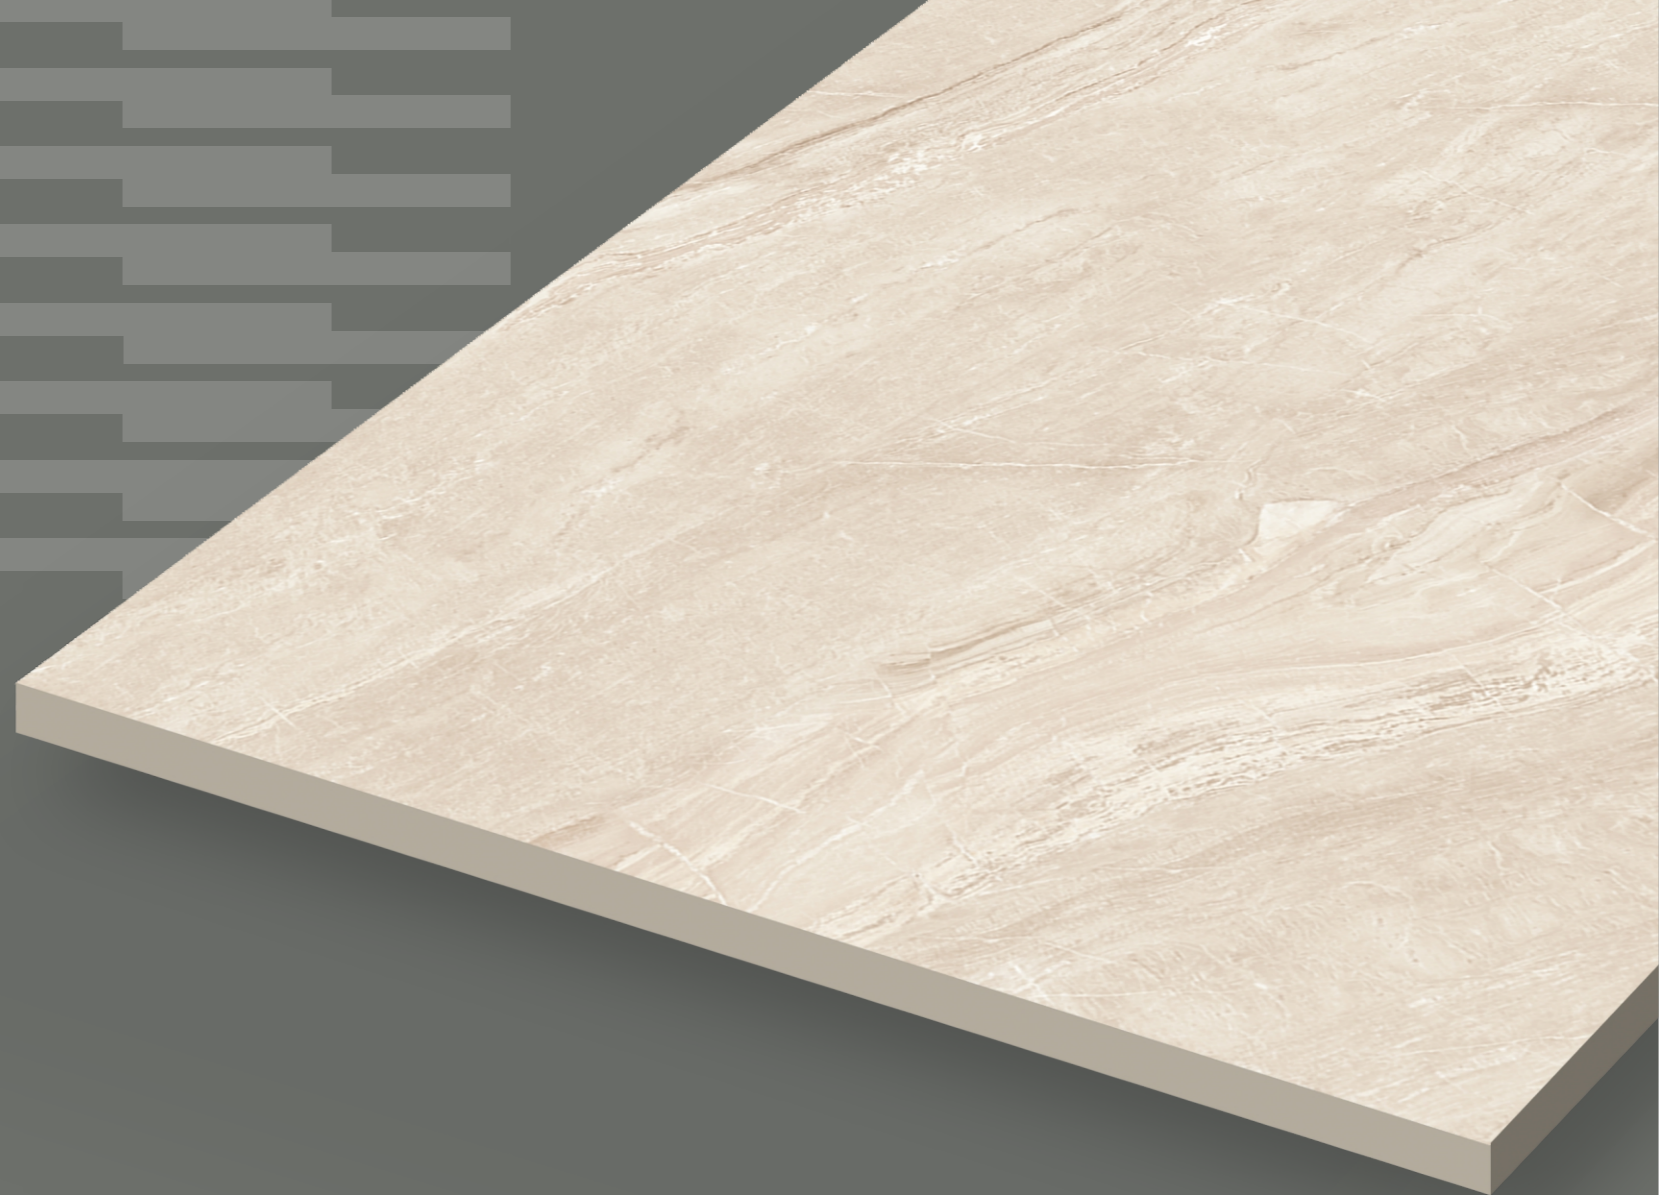

STATUARIO DELTA

XENON

WHITE BODY COLLECTION

* Touch the **QR** to unlock 360° view.

120x
180cm
15mm
THICKNESS

IVORY BODY COLLECTION

Paint your world with subtle hues,
one tile at a time.

BOTTOCHINO BEIGE