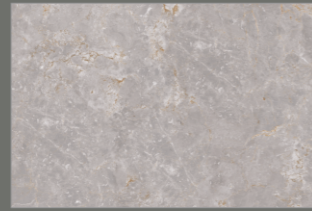

LEXO GREY

GREY BODY COLLECTION