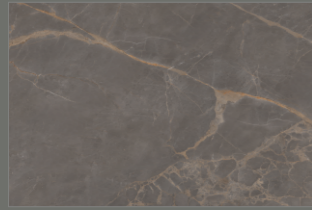

SERRENCOLLIN GREY