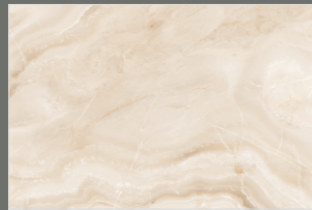

STATUARIO DELTA

XENON

WHITE BODY COLLECTION

* Touch the **QR** to unlock 360° view.

120x
180cm
15mm
THICKNESS

IVORY BODY COLLECTION

Paint your world with subtle hues,
one tile at a time.

BOTTOCHINO BEIGE