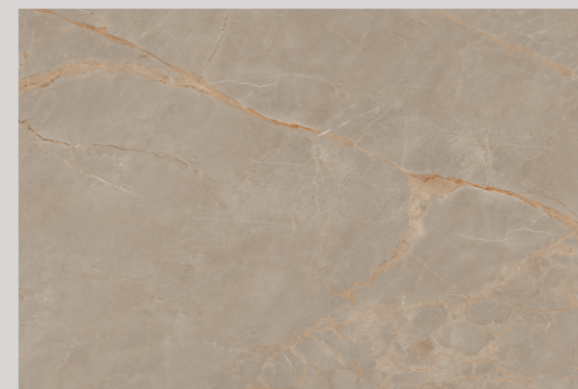

LISBON BEIGE