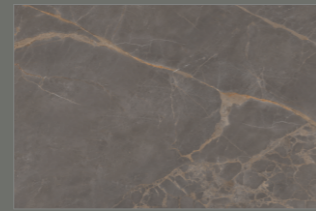

JESICA GREY

HANOI GREY