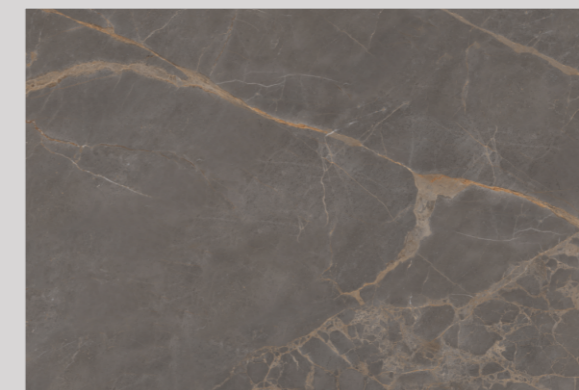

GREY BODY COLLECTION

PORSO SILVER | Finish : Glossy

EMPERADOR GREY

ALASKA GREY

* Touch the QR to unlock 360° view.

PORSO SILVER | Finish : Glossy

SERRENCOLLIN GREY

VELENTINO GRISS