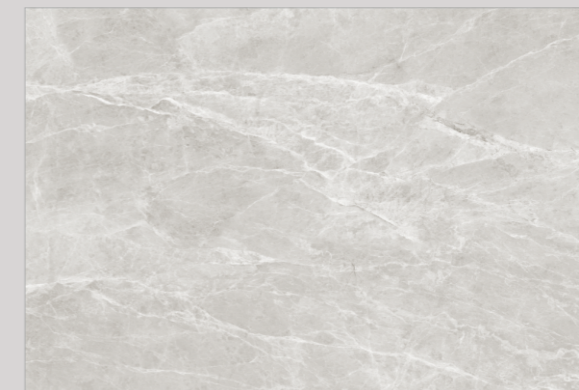

ORRA PLATINIUM | Finish : Orra

GIRGEO GREY